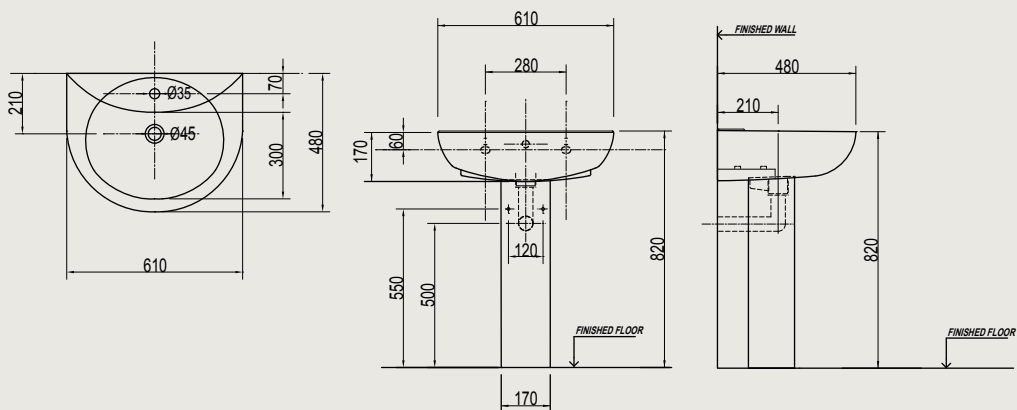

DUNE WASH BASIN

TECHNICAL DRAWINGS

INSTALLATION NOTES

- Install this product according to the installation guide
- Scan for instructions

Royal Ceramics Lanka PLC.

No.20, R.A. De Mel Mawatha, Colombo 03, Sri Lanka.

☎ 076 6 223 344 ✉ info@rcl.lk 🌐 www.rocell.com

FOLLOW US

** Dimensions of fixtures are nominal and may vary within the range of tolerance. These measurements are subject to change or cancellation. No responsibility is assumed for use of superseded or voided leaflet.